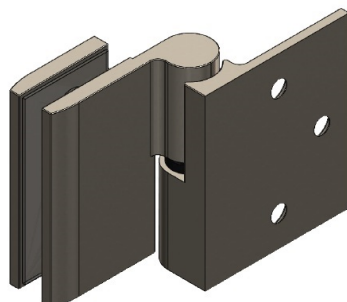

PRODUCT SHEET

Description:

Shower Hinge "Jaro" Up/Down, SS-Look, 90DG, Right, Wall/ Glass, 6-8mm Glass Thickness, $\varnothing 14$ mm Drilling, All Brass, Material, Self closing from 45 DG, Hold Stop at 0 & 90 DG

Item number:

15.23.110-5

Units	Box	Carton	HS Code	Barcode
Pcs.	1	20	8302100090	
				5704866508100

SISO A/S

Mileparken 11
DK-2740 Skovlunde
Denmark
VAT: DK 24786013

Phone +45 45 830 900

www.siso.dk
siso@siso.dk

Danske Bank
Nytorv Branch
Copenhagen
SWIFT: DABADKKK

Account no.
4180 3112 112936
IBAN Account
DK7230003112112936