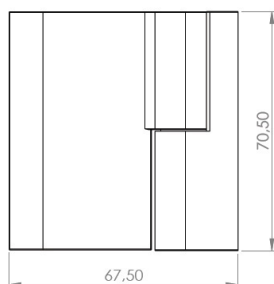

PRODUCT SHEET

Description:

Shower Hinge "Jaro" Up/Down, SS-Look, 90DG, Right, Wall/ Glass, 6-8mm Glass Thickness, $\varnothing 14$ mm Drilling, All Brass, Material, Self closing from 45 DG, Hold Stop at 0 & 90 DG

Item number:

15.23.110-5

Units	Box	Carton	HS Code	Barcode
Pcs.	1	20	8302100090	
				5704866508100

SISO A/S

Mileparken 11
DK-2740 Skovlunde
Denmark
VAT: DK 24786013

Phone +45 45 830 900

www.siso.dk
siso@siso.dk