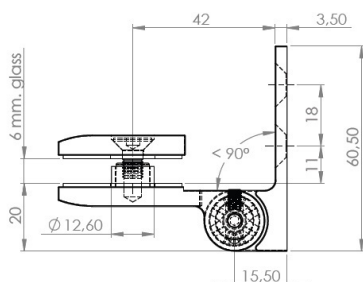

PRODUCT SHEET

Description:

Shower Hinge "Jaro" Up/Down, SS-Look, 90DG, Right, Wall/ Glass, 6-8mm Glass Thickness, $\varnothing 14$ mm Drilling, All Brass, Material, Self closing from 45 DG, Hold Stop at 0 & 90 DG

Item number:

15.23.110-5

Units	Box	Carton	HS Code	Barcode
Pcs.	1	20	8302100090	
				5704866508100

SISO A/S

Mileparken 11
DK-2740 Skovlunde
Denmark
VAT: DK 24786013

Phone +45 45 830 900

www.siso.dk
siso@siso.dk