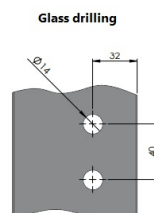

PRODUCT SHEET

Description:

Shower Hinge "Jaro" Up/Down, SS-Look, 90DG, Right, Wall/ Glass, 6-8mm Glass Thickness, $\varnothing 14$ mm Drilling, All Brass, Material, Self closing from 45 DG, Hold Stop at 0 & 90 DG

Item number:

15.23.110-5

Units	Box	Carton	HS Code	Barcode
Pcs.	1	20	8302100090	
				5704866508100

SISO A/S

Mileparken 11
DK-2740 Skovlunde
Denmark
VAT: DK 24786013

Phone +45 45 830 900

www.siso.dk
siso@siso.dk

Danske Bank
Nytorv Branch
Copenhagen
SWIFT: DABADKKK

Account no.
4180 3112 112936
IBAN Account
DK7230003112112936