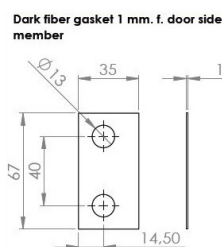

PRODUCT SHEET

Description:

Shower Hinge "Jaro" Up/Down, SS-Look, 90DG, Right, Wall/ Glass, 6-8mm Glass Thickness, $\varnothing 14$ mm Drilling, All Brass, Material, Self closing from 45 DG, Hold Stop at 0 & 90 DG

Item number:

15.23.110-5

Units	Box	Carton	HS Code	Barcode
Pcs.	1	20	8302100090	
				5704866508100

SISO A/S

Mileparken 11
DK-2740 Skovlunde
Denmark
VAT: DK 24786013

Phone +45 45 830 900

www.siso.dk
siso@siso.dk

Danske Bank
Nytorv Branch
Copenhagen
SWIFT: DABADKKK

Account no.
4180 3112 112936
IBAN Account
DK7230003112112936