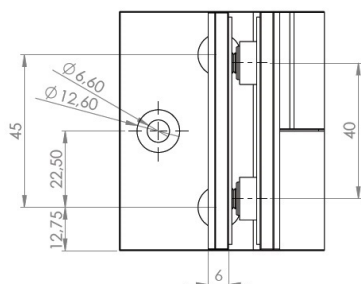

PRODUCT SHEET

Description:

Shower Hinge "Jaro" Up/Down, SS-Look, 90DG, Right, Wall/ Glass, 6-8mm Glass Thickness, $\varnothing 14$ mm Drilling, All Brass, Material, Self closing from 45 DG, Hold Stop at 0 & 90 DG

Item number:

15.23.110-5

Units	Box	Carton	HS Code	Barcode
Pcs.	1	20	8302100090	
				5704866508100

SISO A/S

Mileparken 11
DK-2740 Skovlunde
Denmark
VAT: DK 24786013

Phone +45 45 830 900

www.siso.dk
siso@siso.dk